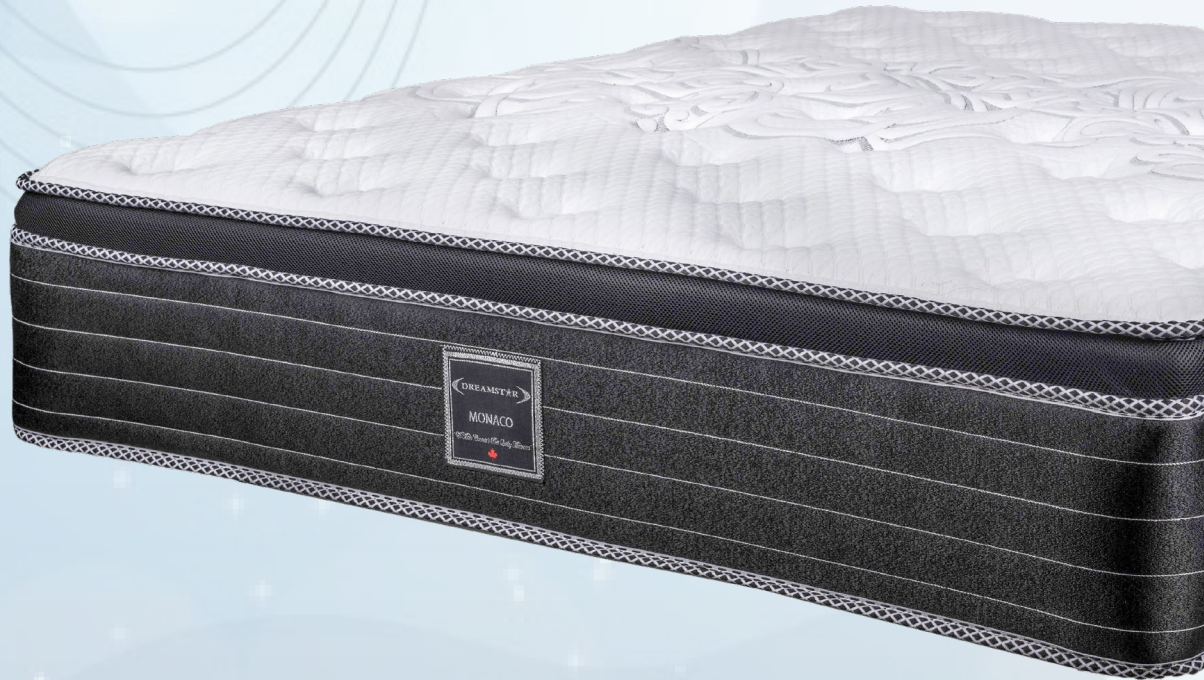

# MONACO

- LUXURIOUS FABRIC
- COMFORT LAYERS
- BIO FOAM
- LUMBAR SUPPORT
- CONTINUOUS COIL
- EDGE GUARD

SIZE	COIL COUNT	SIZE	COIL COUNT
TWIN	510	FULL XL	748
TWIN XL	544	QUEEN	800
FULL	682	KING	1024

**Mattress Style**

Euro-Top

**Support System**

- DS Signature Double® Lumbar Support
- 9" Double Tempered 13 Gauge Pocket Coil
- Double Tempered Edge Guard

**Comfort System**

**Euro-Top Upholstery**

- 1.5" Soy Bio High Density Foam

**Quilt Package**

- 1" Ultra Soft High Grade Visco Foam
- 44oz Temperature Regulating Hollow Fill Fiber

**Profile**

12" Height

**Warranty**

- 10 Year Non Pro-Rated Warranty
- Code 2

**Comfort**

Medium-Plush

**Aesthetics**

Luxurious Cotton Fabric  
 Breathable Mesh Euro-Top Border  
 4 Heavy Duty Handle  
 Hand Built in Canada