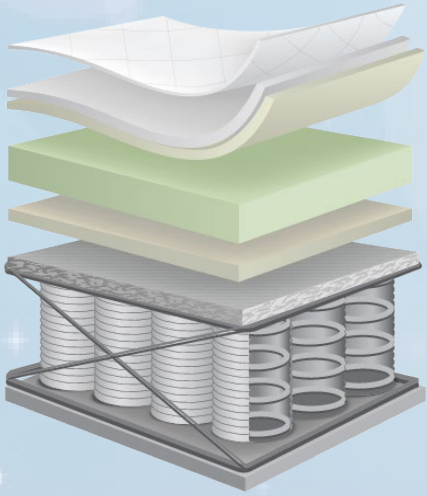

# MONACO

- LUXURIOUS FABRIC
- COMFORT LAYERS
- BIO FOAM
- LUMBAR SUPPORT
- CONTINUOUS COIL
- EDGE GUARD

SIZE	COIL COUNT	SIZE	COIL COUNT
TWIN	510	FULL XL	748
TWIN XL	544	QUEEN	800
FULL	682	KING	1024

**Mattress Style**

Euro-Top

**Support System**

- DS Signature Double® Lumbar Support
- 9" Double Tempered 13 Gauge Pocket Coil
- Double Tempered Edge Guard

**Comfort System**

**Euro-Top Upholstery**

- 1.5" Soy Bio High Density Foam

**Quilt Package**

- 1" Ultra Soft High Grade Visco Foam
- 44oz Temperature Regulating Hollow Fill Fiber

**Profile**

12" Height

**Warranty**

- 10 Year Non Pro-Rated Warranty
- Code 2

**Comfort**

Medium-Plush

**Aesthetics**

Luxurious Cotton Fabric  
 Breathable Mesh Euro-Top Border  
 4 Heavy Duty Handle  
 Hand Built in Canada