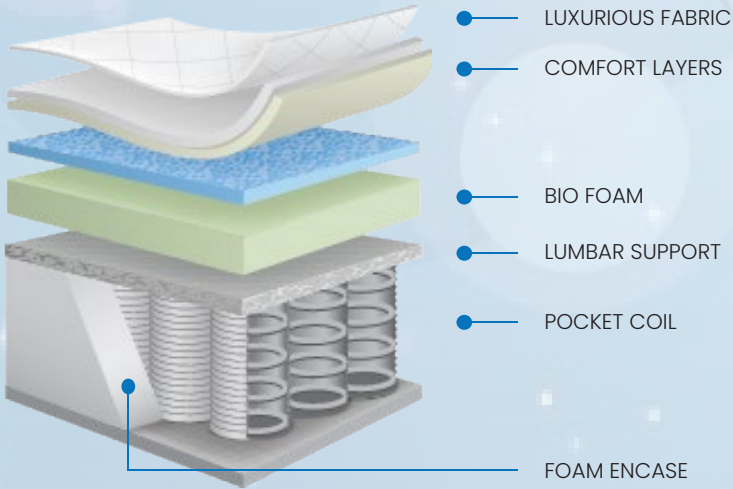

HILTON

SIZE	COIL COUNT	SIZE	COIL COUNT
TWIN	510	FULL XL	748
TWIN XL	544	QUEEN	800
FULL	682	KING	1024

Mattress Style Euro-Top

- Support System**
- DS Signature Double® Lumbar Support
 - 360° Ultra High Density Foam Encasement
 - 9" Double Tempered 13 Gauge Pocket Coil

- Comfort System**
- Euro Top Upholstery**
- 1.25" Soy Bio Medium Density Foam
- Quilt Package**
- 1" Ultra Soft High Grade Visco Foam
 - 44oz Temperature Regulating Hollow Fill Fiber
 - Anti-Microbial Bamboo Infused Cotton Fabric