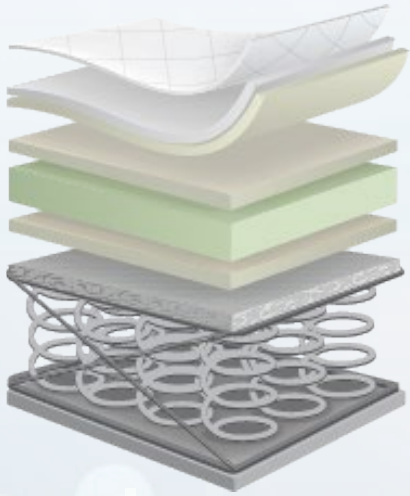

# CLASSIC PILLOW TOP

- LUXURIOUS FABRIC
- COMFORT LAYERS
- BIO FOAM
- LUMBAR SUPPORT
- CONTINUOUS COIL
- EDGE GUARD

SIZE	COIL COUNT	SIZE	COIL COUNT
TWIN	494	FULL XL	562
TWIN XL	524	QUEEN	608
FULL	544	KING	1032

**Mattress Style**

Euro-Top

**Support System**

- DS Signature Double® Lumbar Support
- 9" Double Tempered 13 Gauge Pocket Coil
- Double Tempered Edge Guard

**Comfort System**

**Tight Top Upholstery**

- 1.25" Soy Bio High Density Foam

**Quilt Package**

- 1" Ultra Soft High Grade Visco Foam
- 44oz Temperature Regulating Hollow Fill Fiber

**Profile**

12" Height

**Warranty**

- 5 Year Non Pro-Rated Warranty
- Code 1

**Comfort**

Medium

**Aesthetics**

Luxurious Cotton Fabric  
Breathable Mesh Euro-Top Border  
Hand Built in Canada